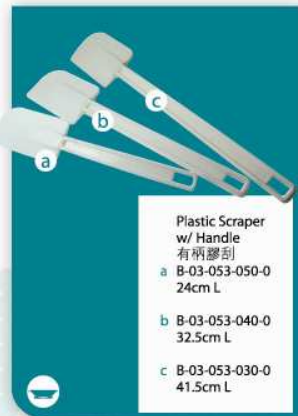

Plastic Scraper
w/ Handle
有柄膠刮
a B-03-053-050-0
24cm L
b B-03-053-040-0
32.5cm L
c B-03-053-030-0
41.5cm L